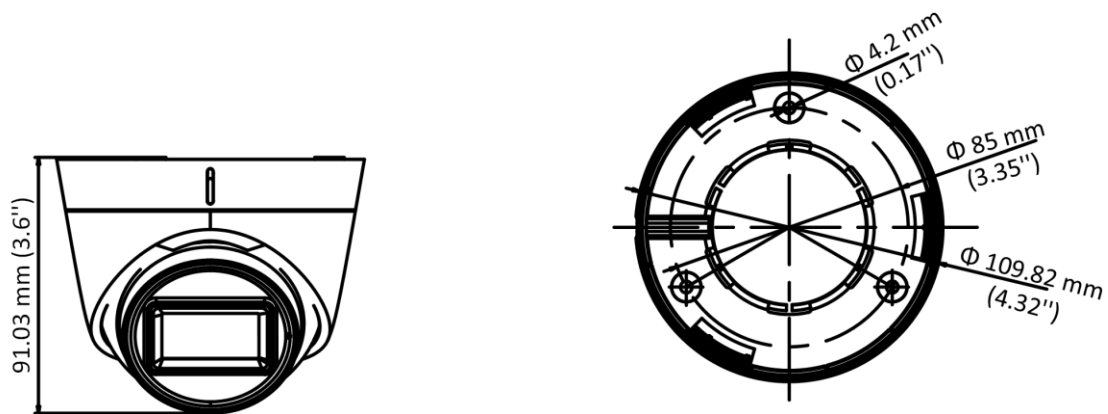

## DS-2CE78H0T-IT3FS 5 MP Audio Camera

- 5 MP, 2560 × 1944 resolution
- Digital WDR
- 2.8 mm, 3.6 mm, 6 mm fixed focal lens
- Smart IR, up to 40 m IR distance
- Audio over coaxial cable, built-in mic
- 4 in 1 video output (switchable TVI/AHD/CVI/CVBS)
- IP67

## Specification

Camera	
Image Sensor	5 MP CMOS
Signal System	PAL/NTSC
Resolution	2560 (H) × 1944 (V)
Frame Rate	TVI: 5MP@20fps, 4MP@30fps, 4MP@25fps, 1080P@30fps, 1080P@25fps CVI: 4MP@30fps, 4MP@25fps AHD: 5MP@20fps, 4MP@30fps, 4MP@25fps CVBS: PAL/NTSC
Min. illumination	0.01 Lux@(F1.2, AGC ON), 0 Lux with IR
Shutter Time	PAL: 1/25 s to 1/50, 000 s NTSC: 1/30 s to 1/50, 000 s
Lens	2.8 mm, 3.6 mm, 6 mm fixed lens
Field of View	2.8 mm, horizontal FOV: 85.5°, vertical FOV: 63.7°, diagonal FOV: 110.7° 3.6 mm, horizontal FOV: 80.1°, vertical FOV: 63.7°, diagonal FOV: 105.9° 6 mm, horizontal FOV: 57.1°, vertical FOV: 43.1°, diagonal FOV: 72.5°
Lens Mount	M12
Day & Night	ICR
WDR (Wide Dynamic Range)	Digital WDR
Audio	Built-in mic
Angle Adjustment	Pan: 0 to 360°, Tilt: 0 to 75°, Rotation: 0 to 360°
Menu	
Image Mode	STD/HIGH-SAT
AGC	Yes
Day/Night Mode	Auto/Color/BW (Black and White)
White Balance	Auto/Manual
AE (Auto Exposure) Mode	DWDR/BLC/HLC/Global
Noise Reduction	2D DNR
Language	English
Function	Brightness, Sharpness, Mirror, Smart IR
Interface	
Video Output	Switchable TVI/AHD/CVI/CVBS
General	
Operating Conditions	-40 °C to 60 °C (-40 °F to 140 °F), humidity 90% or less (non-condensing)
Power Supply	12 VDC ± 25% *You are recommended to use one power adapter to supply the power for one camera.
Power Consumption	Max. 3.7 W
Protection Level	IP67
Material	Enclosure: Plastic Main Body: Metal

IR Range	Up to 40 m
Communication	HIKVISION-C
Dimensions	Φ 109.82 mm × 91.03 mm (Φ 4.32" × 3.6")
Weight	Approx. 300 g (0.66 lb.)

**Available Model**

DS-2CE78H0T-IT3FS

**Dimension**

**Accessory**

**DS-1272ZJ-110-TRS**  
Wall Mount